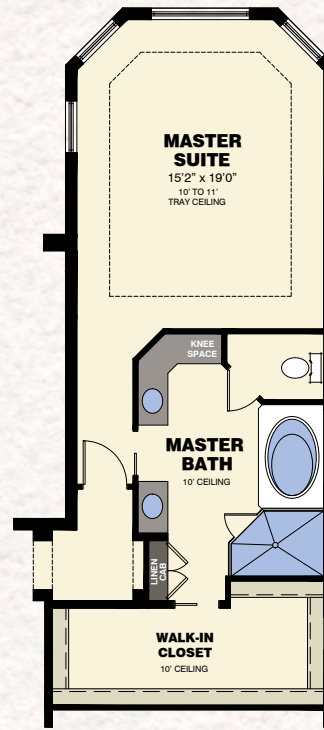

MANGROVE COLLECTION GINGER GRANDE

3 Bedrooms / 3 Baths / Sitting Room / Covered Lanai / 2-Car Garage

Elevation A

Elevation B

AVAILABLE CABANA BATH VARIATION

AVAILABLE DEN VARIATION

AVAILABLE BEDROOM VARIATION

Total Living Area	3,094 S.F.
2-Car Garage	519 S.F.
Entry	30 S.F.
Lanai	251 S.F.
Total	3,894 S.F.