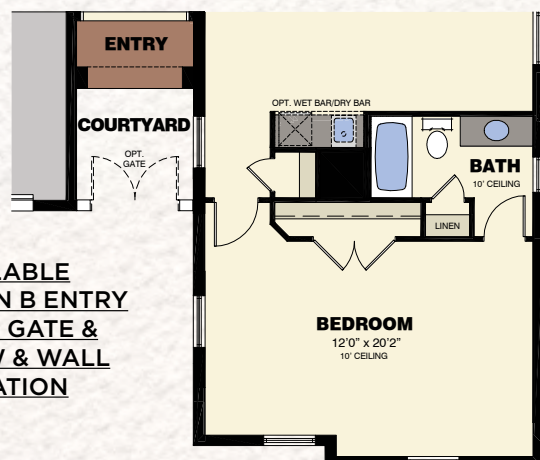

MANGROVE COLLECTION GINGER GRANDE

3 Bedrooms / 3 Baths / Sitting Room / Covered Lanai / 2-Car Garage

Elevation A

Elevation B

AVAILABLE CABANA BATH VARIATION

AVAILABLE DEN VARIATION

AVAILABLE BEDROOM VARIATION

Total Living Area	3,094 S.F.
2-Car Garage	519 S.F.
Entry	30 S.F.
Lanai	251 S.F.
Total	3,894 S.F.