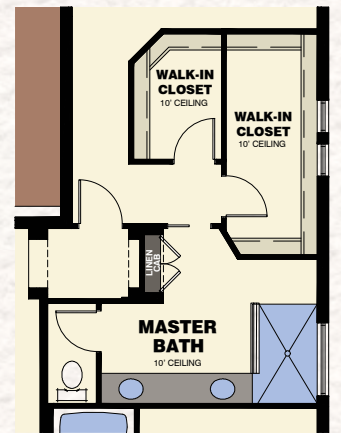

MANGROVE COLLECTION GINGER GRANDE

3 Bedrooms / 3 Baths / Sitting Room / Covered Lanai / 2-Car Garage

Elevation A

Elevation B

AVAILABLE CABANA BATH VARIATION

AVAILABLE DEN VARIATION

AVAILABLE BEDROOM VARIATION

Total Living Area	3,094 S.F.
2-Car Garage	519 S.F.
Entry	30 S.F.
Lanai	251 S.F.
Total	3,894 S.F.