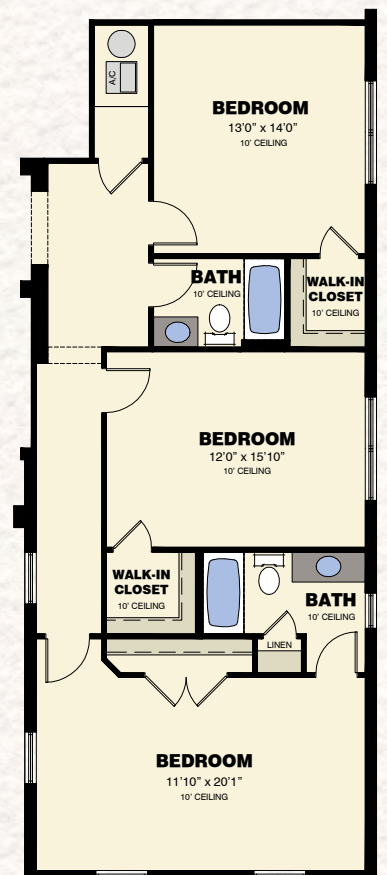

MANGROVE COLLECTION GINGER GRANDE

3 Bedrooms / 3 Baths / Sitting Room / Covered Lanai / 2-Car Garage

Elevation A

Elevation B

AVAILABLE CABANA BATH VARIATION

AVAILABLE DEN VARIATION

AVAILABLE BEDROOM VARIATION

Total Living Area	3,094 S.F.
2-Car Garage	519 S.F.
Entry	30 S.F.
Lanai	251 S.F.
Total	3,894 S.F.