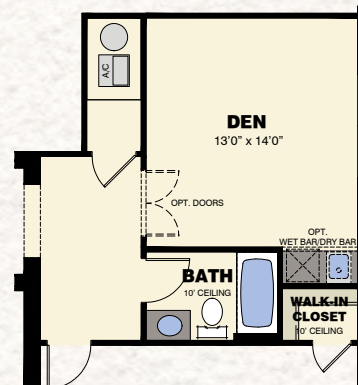

MANGROVE COLLECTION GINGER GRANDE

3 Bedrooms / 3 Baths / Sitting Room / Covered Lanai / 2-Car Garage

Elevation A

Elevation B

AVAILABLE CABANA BATH VARIATION

AVAILABLE DEN VARIATION

AVAILABLE BEDROOM VARIATION

Total Living Area	3,094 S.F.
2-Car Garage	519 S.F.
Entry	30 S.F.
Lanai	251 S.F.
Total	3,894 S.F.