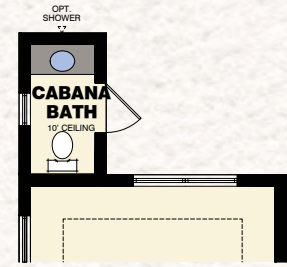

MANGROVE COLLECTION GINGER GRANDE

3 Bedrooms / 3 Baths / Sitting Room / Covered Lanai / 2-Car Garage

Elevation A

Elevation B

AVAILABLE CABANA BATH VARIATION

AVAILABLE DEN VARIATION

AVAILABLE BEDROOM VARIATION

Total Living Area	3,094 S.F.
2-Car Garage	519 S.F.
Entry	30 S.F.
Lanai	251 S.F.
Total	3,894 S.F.